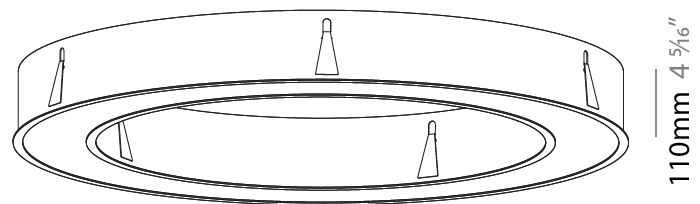

GENERAL

Series: Glorious
Subseries: Glorious
Brand: Prolicht
Division: Architectural
Mounting Type: Recessed
Mounting Location: Ceiling
Subcategory: Ambient

PHYSICAL

Shape: Round
Diameter (mm): 1270
Diameter (in): 50
Height (mm): 110
Height (in): 4 ⁵/₁₆
Min. Recessing Depth (mm): 120
Min. Recessing Depth (in): 4 ³/₄
Light Distribution: Direct
Weight (kg): 15.446
Weight (lbs): 34.05
Diffuser: PMMA - Opal or Micro-Prism
Fixture Finish: SSR / BKV / CWI / CRY / HAB / UFT / ITA / RUA / FTG / MYG / LOD / PUS / FRO / FUP / KIA / POP / BLS / SPG / MEY / GOH / GUM / CHC / COM / ABZ / JAG / OBR / MOS / ROR
Fixture Material: Aluminum
Cut-out Measurements: 1260mm / 49 5/8" x 940mm / 37"

ELECTRICAL

Lamp Type: LED (Zhaga Standard)
Input Wattage (W): 60
Total Output Wattage (W): 48 / 38.4 (3500K)
Dimming: 0-10V Dimming / Phase Dimming (120Vac Only)
Driver Included: Yes
Driver Location: Integrated
Driver Type: Constant Current - 120 / 277Vac
Driver Class: Class 2
Input Voltage (V): 120 - 277
Constant Current (MA): 350 / 600 (3500K)

LED

Color Temperature (°K): 3000 / 3500 / 4000
Max. Delivered Lumen (lm): 5540 / 5733 / 5850
CRI: >80 CRI
Efficiency (%): 65
Lamp Life (hrs): 50000

OPTICAL

RATINGS AND CERTIFICATIONS

Certified By: Certified for North American Standards
IP rating: IP20

PROJECT
TYPE
SPECIFIER
QUANTITY
DATE

Ø 928mm 36 ⁹/₁₆"

Ø 1270mm 50 "

110mm 4 ⁵/₁₆"

1260mm x 940mm
49 5/8" x 37"

120mm
4 3/4"

10 - 15mm
3/8" - 9/16"