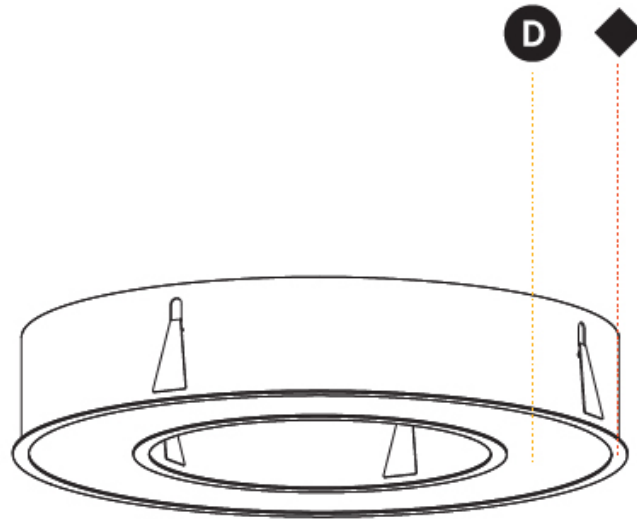

A37500-

PROJECT _____

TYPE _____

SPECIFIER _____

QUANTITY _____

DATE _____