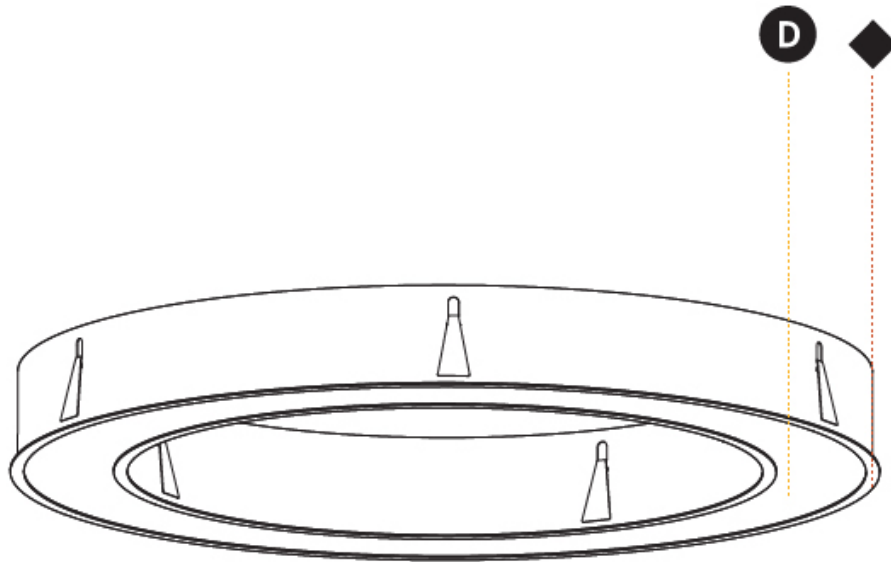

#### PHYSICAL

Shape: Round  
 Diameter (mm): 1270  
 Diameter (in): 50  
 Height (mm): 110  
 Height (in): 4 <sup>5</sup>/<sub>16</sub>  
 Min. Recessing Depth (mm): 120  
 Min. Recessing Depth (in): 4 <sup>3</sup>/<sub>4</sub>  
 Light Distribution: Direct  
 Weight (kg): 15.446  
 Weight (lbs): 34.05  
 Diffuser: PMMA - Opal or Micro-Prism  
 Fixture Finish: SSR / BKV / CWI / CRY / HAB / UFT / ITA / RUA / FTG / MYG / LOD / PUS / FRO / FUP / KIA / POP / BLS / SPG / MEY / GOH / GUM / CHC / COM / ABZ / JAG / OBR / MOS / ROR  
 Fixture Material: Aluminum  
 Cut-out Measurements: 1260mm / 49 5/8" x 940mm / 37"

1260mm x 940mm  
49 5/8" x 37"

120mm  
4 3/4"

10 - 15mm  
3/8" - 9/16"

A37507-

PROJECT	_____
TYPE	_____
SPECIFIER	_____
QUANTITY	_____
DATE	_____