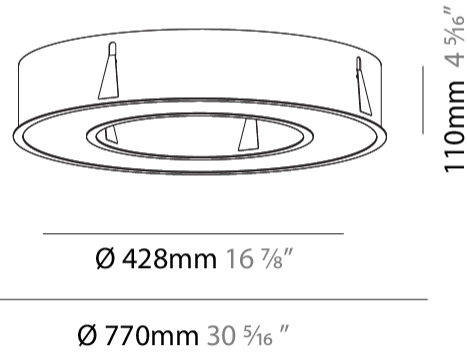

#### PHYSICAL

Shape: Round
Diameter (mm): 770
Diameter (in): 30 <sup>5</sup> / <sub>16</sub>
Height (mm): 110
Height (in): 4 <sup>5</sup> / <sub>16</sub>
Min. Recessing Depth (mm): 120
Min. Recessing Depth (in): 4 <sup>3</sup> / <sub>4</sub>
Light Distribution: Direct
Weight (kg): 9.285
Weight (lbs): 20.47
Diffuser: <a href="#">PMMA - Opal or Micro-Prism</a>
Fixture Finish: <a href="#">SSR / BKV / CWI / CRY / HAB / UFT / ITA / RUA / FTG / MYG / LOD / PUS / FRO / FUP / KIA / POP / BLS / SPG / MEY / GOH / GUM / CHC / COM / ABZ / JAG / OBR / MOS / ROR</a>
Fixture Material: Aluminum
Cut-out Measurements: 760mm / 29 15/16" x 440mm / 17 5/16"

#### RATINGS AND CERTIFICATIONS

Certified By: Certified for North American Standards
IP rating: IP20

760mm x 440mm  
29 15/16" x 17 5/16"

120mm  
4 3/4"

10 - 15mm  
3/8" - 9/16"

A37500-

PROJECT \_\_\_\_\_

TYPE \_\_\_\_\_

#### PHYSICAL

Shape: Round  
 Diameter (mm): 1270  
 Diameter (in): 50  
 Height (mm): 110  
 Height (in): 4 <sup>5</sup>/<sub>16</sub>  
 Min. Recessing Depth (mm): 120  
 Min. Recessing Depth (in): 4 <sup>3</sup>/<sub>4</sub>  
 Light Distribution: Direct  
 Weight (kg): 15.446  
 Weight (lbs): 34.05  
 Diffuser: PMMA - Opal or Micro-Prism  
 Fixture Finish: SSR / BKV / CWI / CRY / HAB / UFT / ITA / RUA / FTG / MYG / LOD / PUS / FRO / FUP / KIA / POP / BLS / SPG / MEY / GOH / GUM / CHC / COM / ABZ / JAG / OBR / MOS / ROR  
 Fixture Material: Aluminum  
 Cut-out Measurements: 1260mm / 49 5/8" x 940mm / 37"